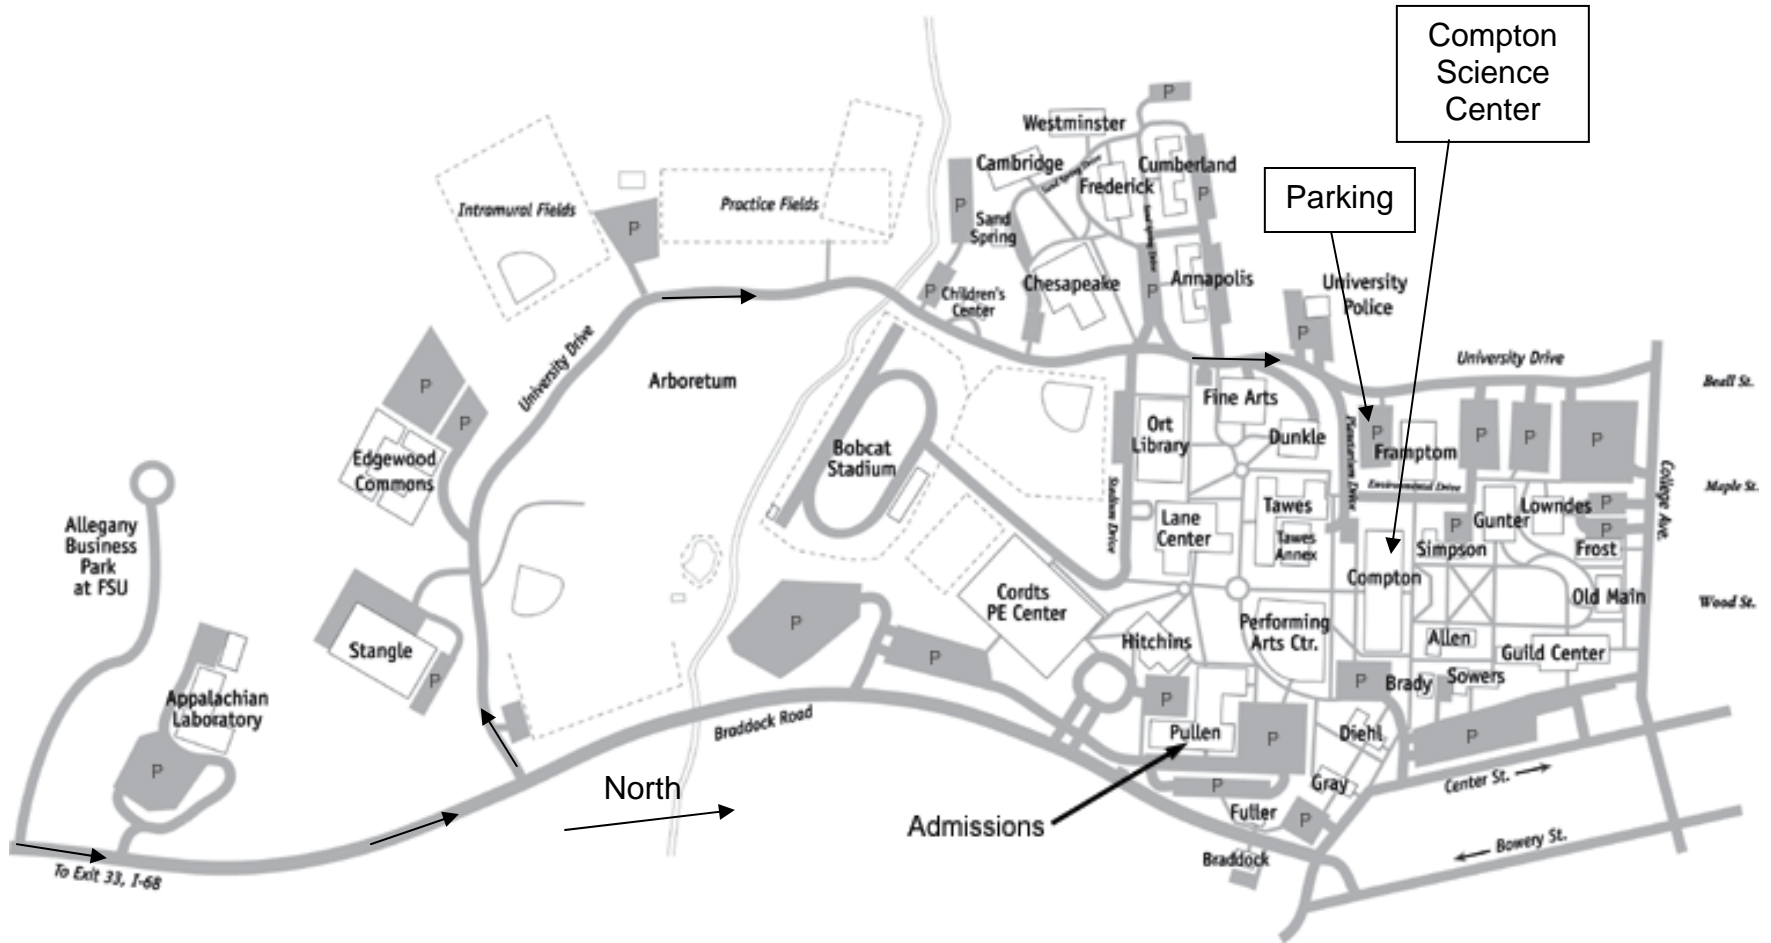

# FSU Campus Map

## Directions:

Take I-70W then I-68W, take exit 33 to North. “Midlothian road north” will change name and become Braddock Road. Then follow directions on the map above to Compton Science Center.